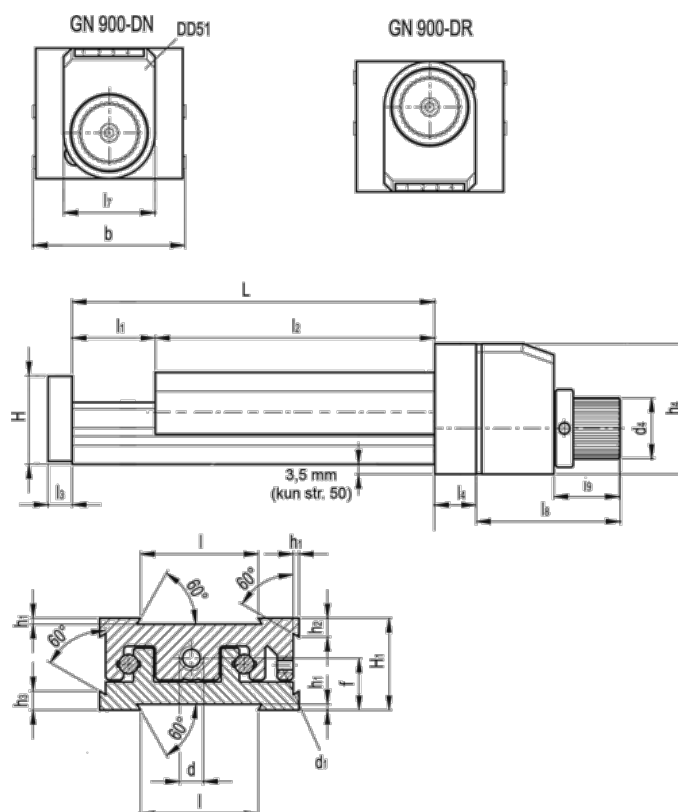

Data Sheet

Article number: 20776030

Description: Adjustable slide unit
GN 900-120-185-25-DR-1

Measures

b = 120	h2 = 13.8	l7 = 33
d = M10x1	h3 = 13.8	l8 = 69
d1 = M5	h4 = 57	l9 = 41
d4 = 34	l = 80	
f = 26.3	L - l1 = 185-25	
H = 45.0	l2 = 160	
h1 = 2.0	l3 = 10	
H1 = 46	l4 = 18	